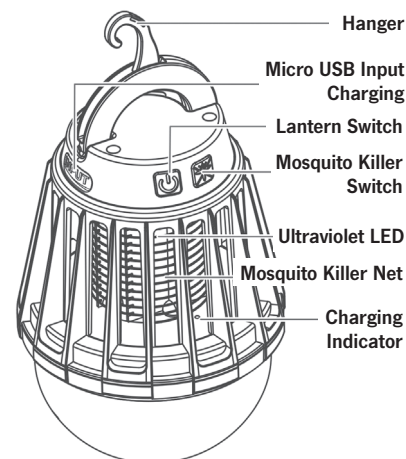

#### Camping Lantern:

Press the »Lantern Switch« to shift lighting mode from 20% to 50% to 100% lighting and »Off«.

#### Mosquito Killer:

Press the »Mosquito Killer Switch« to turn on or turn off.

#### Input Charge:

Micro USB cable connect with AC Adaptor, PC etc., charging indicator go on red when input charging and go on green after fully charged.

Main Technical Parameters Lighting »Camping Lantern«	
The Max. Luminous Flux (100% Lighting)	≥ 180 Lm
The Max. Luminous Flux (50% Lighting)	≥ 90 Lm
The Max. Luminous Flux (20% Lighting)	≥ 30 Lm
Working Time after Fully charge (100% Lighting)	≥ 4 hours
Working Time after Fully charge (50% Lighting)	≥ 8 hours
Working Time after Fully charge (20% Lighting)	≥ 20 hours

Main Technical Parameters »Mosquito Killer«	
Ultraviolet (UV) LED	4 x 0.06 W
Ultraviolet (UV) Wave Length	360 – 400 nm
Working Time after Fully charge	≥ 30 hours
Grid Voltage	≥ 500 V
Power	5 W

Others	
Specification of Built-in Battery	3,7 V, 2000mAh Li-Polymer Battery
Input Voltage/Current	5 V/1 A
Fully Charge Time via USB Input Cable	Approx. 3 hours
Lantern LED	1 W, 2835 SMD, 6000 – 6500 K
Ultraviolet LED	0.06 W, Ø 5 mm