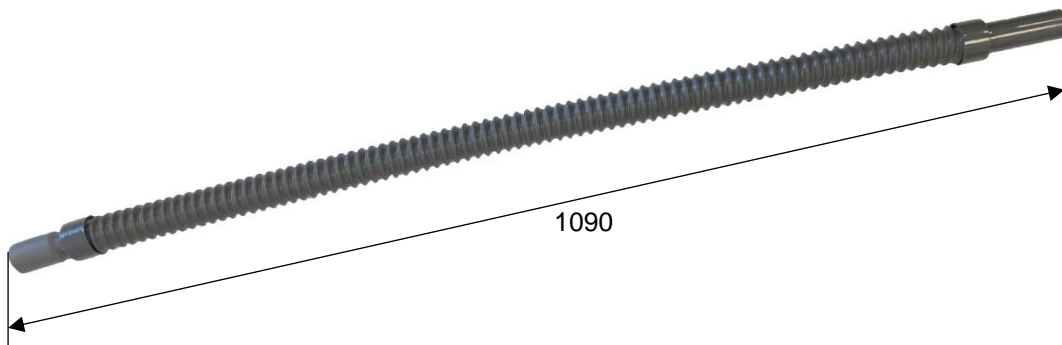

Perfect to use with the waste water adapter.*Waste water adapter is not included*.

Dimensions in mm (± 1 mm)