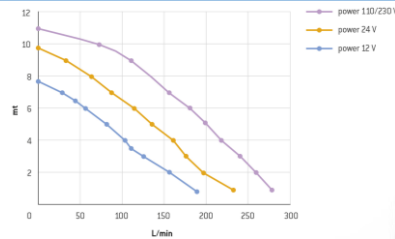

MAC 11	OUTLET PUMP	12V DC	24V DC	110-125V AC 60Hz	220-240V AC 50Hz or 60 Hz
Fuse recommended		40A	30A	8A	5A
Pump performance		Max 270L/min 71.3 gpm Max vertical head 11mt 36.1 ft Max horizontal distance 90 mt 295.3 ft			
Outlet Duck bill valve (male)		1.5" / required ID 1.5" (38.5 mm)			

INLET SOLENOID Centralized system	12V DC	24V DC	110-125V AC 60Hz	220-240V AC 50Hz or 60 Hz
Power consumption	9.5 W	10 W	6 W	6 W
Working pressure recommended	3 bar	3 bar	3 bar	3 bar
Solenoid Inlet and Outlet (threaded female)	1/2"			
Toilet inlet hose fitting (barbed)	1/2"			

INLET PUMP Single system (Raw water)	12V DC	24V DC
Fuse	8 A	4 A
Pressure	45 PSI - 3 bar	
Water flow	12 l/min 3.17 gmp	
Toilet inlet hose fitting (barbed)	1/2"	

Notes:	For versions with integrated bidet function: 3/8" female connection for cold and hot water supply
Box dimension	67cm x 50 cm x 75 cm (LxWxH)
Packaging (units/pallet)	12